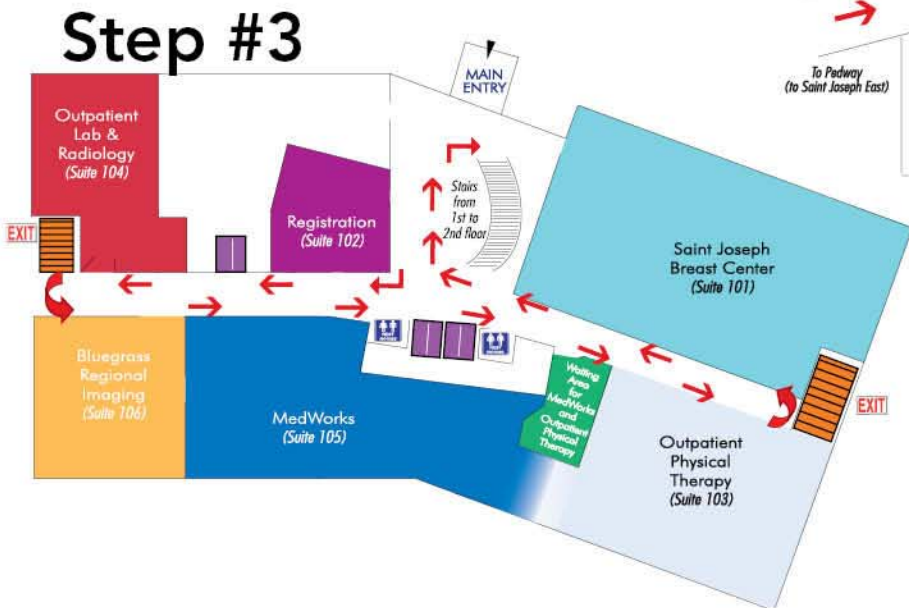

SparkTrail at Saint Joseph East

- The SparkTrail begins and ends at the front lobby of the hospital

- Travel on the pedway to the second floor of the MOB (160 N. Eagle Creek).

- Go down the lobby stairs and walk to the ends both hallways on the first floor.
- Return to the lobby stairs and go back through the pedway and hospital until you reach the front lobby.

Total Distance – ¼ mile