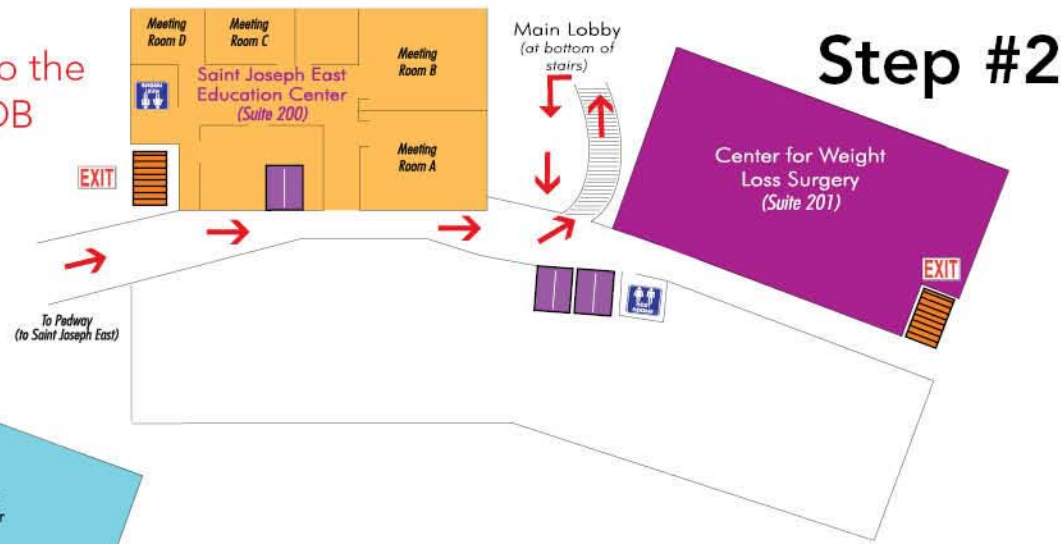

SparkTrail at Saint Joseph East

- The SparkTrail begins and ends at the front lobby of the hospital

- Travel on the pedway to the second floor of the MOB (160 N. Eagle Creek).

- Go down the lobby stairs and walk to the ends both hallways on the first floor.
- Return to the lobby stairs and go back through the pedway and hospital until you reach the front lobby.

Total Distance – ¼ mile