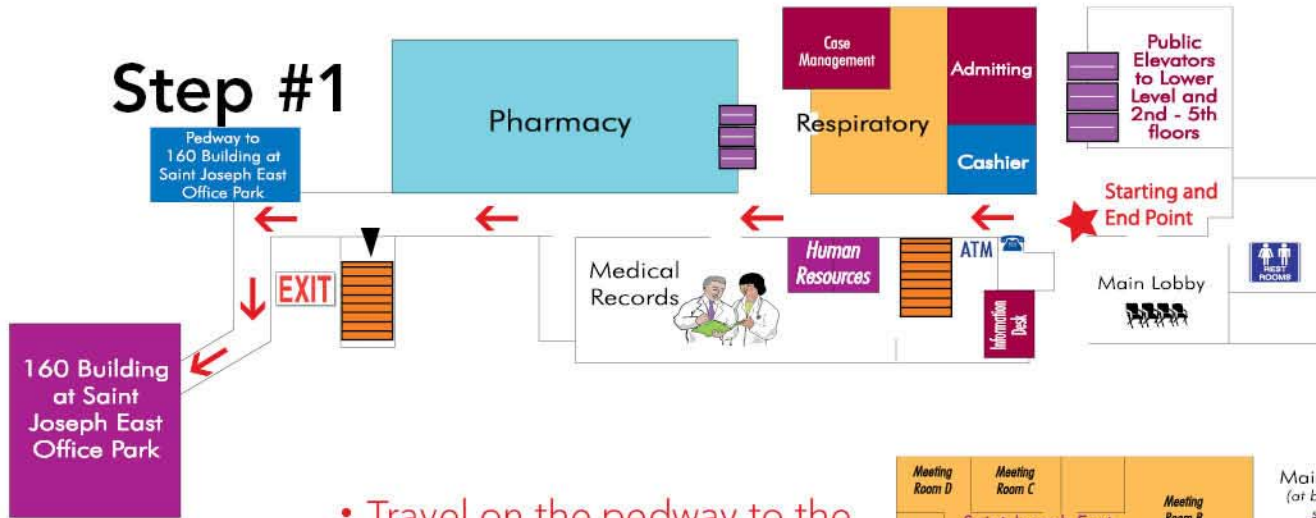

SparkTrail at Saint Joseph East

- The SparkTrail begins and ends at the front lobby of the hospital

- Travel on the pedway to the second floor of the MOB (160 N. Eagle Creek).

- Go down the lobby stairs and walk to the ends both hallways on the first floor.
- Return to the lobby stairs and go back through the pedway and hospital until you reach the front lobby.

Total Distance – ¼ mile