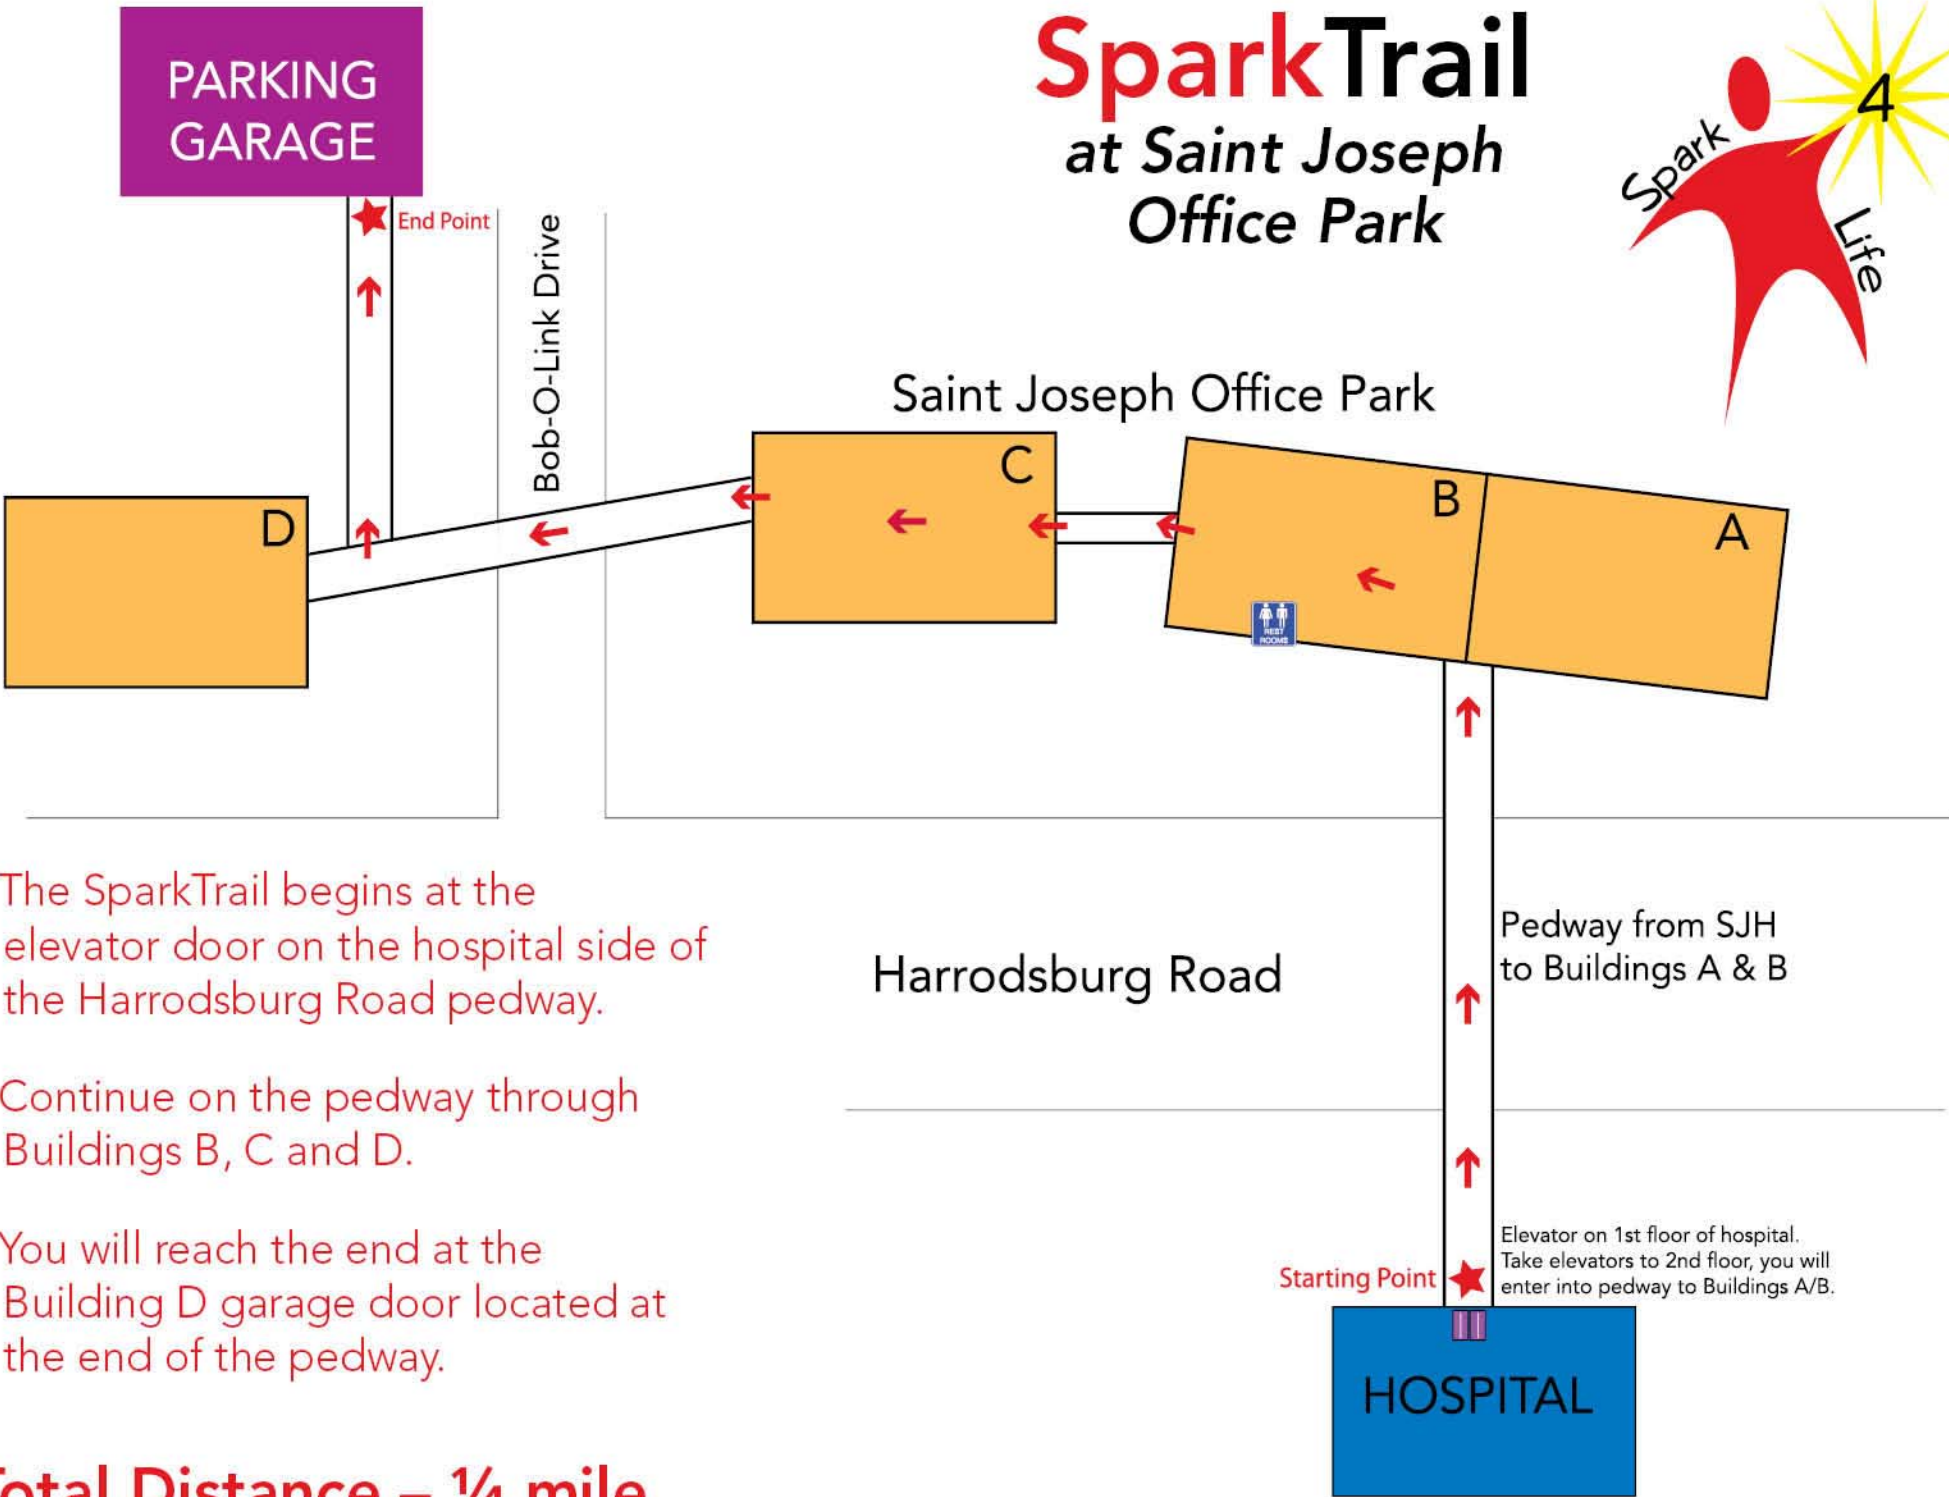

SparkTrail

at Saint Joseph
Office Park

- The SparkTrail begins at the elevator door on the hospital side of the Harrodsburg Road pedway.
- Continue on the pedway through Buildings B, C and D.
- You will reach the end at the Building D garage door located at the end of the pedway.

Total Distance – ¼ mile